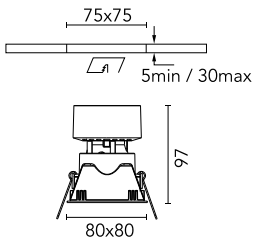

Easy Kap 80 Plus Square Fixed Optic Flood

Update

05.7408.74 - Black

Recessed luminaire with LED light source. Power supply not included. Installation frame not necessary. Diffusing lens included.