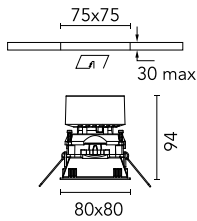

Easy Kap 80 Plus Square Adjustable Optic Spot

■ 05.7443.74 - Black

Recessed luminaire with LED light source. Power supply not included. Installation frame not necessary. Diffusing lens included.