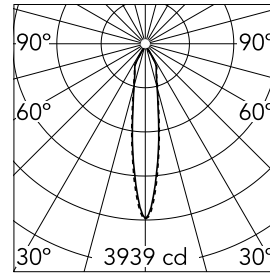

Number of heads	1	Net lumen (lm)	997
Lamp category	LED	Mountings	Ceiling recessed
Power (W)	13.4W	Environment	Indoor
CCT (K)	2700K		
CRI	90		

Optical

LED type	LED array
Light distribution	Symmetric
Optical type	Spot
Beam angle (°)	18
Beam angle C90-270 (°)	18
Efficiency (lm/W)	3

Beam Angle:	18°		
h(m)	E(lx)	D(m)	
1	3939	0.31	
2	985	0.62	
3	438	0.93	
4	246	1.24	
5	158	1.54	

Luminous flux luminaire
997 lm (EXTREME CUT OFF)

Electrical

Voltage (V)	17,8	Emergency	Without
Current (mA)	700	Insulation class	III
Dimmable	Yes		
Driver	Remote		
Driver type	Electronic, Electronic dimmable, Electronic dimmable 1-10V, Electronic dimmable DALI		

Certification / Marking

Physical

Color	Black	Tilt (°)	20
Orientation	Adjustable	Rotation (°)	360
Trim	yes	Spot diameter (mm)	80
Recessed depth (mm)	150	Length (mm)	80
Weight (kg)	0,241		

Easy Kap 80 Plus Square Adjustable Optic Spot