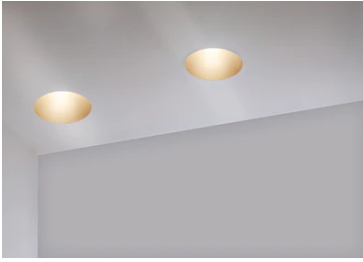

## Easy Kap 80 Plus Square Adjustable Optic Spot

■ 05.7442.CU - Copper

Recessed luminaire with LED light source. Power supply not included. Installation frame not necessary. Diffusing lens included.