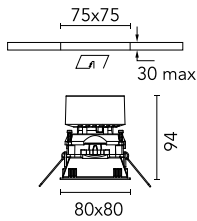

### Main specifications

<b>Number of heads</b>	1	<b>Net lumen (lm)</b>	1074
<b>Lamp category</b>	LED	<b>Mountings</b>	Ceiling recessed
<b>Power (W)</b>	13.4W	<b>Environment</b>	Indoor
<b>CCT (K)</b>	3000K		
<b>CRI</b>	90		

### Physical

<b>Color</b>	Copper	<b>Tilt (°)</b>	20
<b>Orientation</b>	Adjustable	<b>Rotation (°)</b>	360
<b>Trim</b>	yes	<b>Spot diameter (mm)</b>	80
<b>Recessed depth (mm)</b>	150	<b>Length (mm)</b>	80
<b>Weight (kg)</b>	0,241		