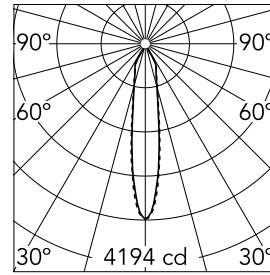

### Main specifications

<b>Number of heads</b>	1	<b>Net lumen (lm)</b>	1074
<b>Lamp category</b>	LED	<b>Mountings</b>	Ceiling recessed
<b>Power (W)</b>	13.4W	<b>Environment</b>	Indoor
<b>CCT (K)</b>	3000K		
<b>CRI</b>	90		

### Optical

<b>LED type</b>	LED array
<b>Light distribution</b>	Symmetric
<b>Optical type</b>	Spot
<b>Beam angle (°)</b>	18
<b>Beam angle C90-270 (°)</b>	19
<b>Efficiency (lm/W)</b>	3

<b>Beam Angle:</b>	18°	
<b>h(m)</b>	<b>E(lx)</b>	<b>D(m)</b>
1	4194	0.32
2	1049	0.63
3	466	0.95
4	262	1.26
5	168	1.58

Luminous flux luminaire  
1074 lm (EXTREME CUT OFF)

### Physical

<b>Color</b>	Copper	<b>Tilt (°)</b>	20
<b>Orientation</b>	Adjustable	<b>Rotation (°)</b>	360
<b>Trim</b>	yes	<b>Spot diameter (mm)</b>	80
<b>Recessed depth (mm)</b>	150	<b>Length (mm)</b>	80
<b>Weight (kg)</b>	0,241		