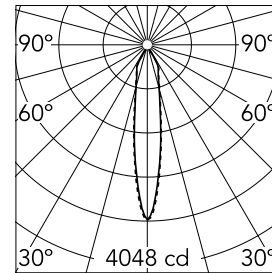

Number of heads	1	Net lumen (lm)	1025
Lamp category	LED	Mountings	Ceiling recessed
Power (W)	13.4W	Environment	Indoor dry location
CCT (K)	3000K		
CRI	90		

Optical

LED type	LED array
Light distribution	Symmetric
Optical type	Spot
Beam angle (°)	18
Beam angle C90-270 (°)	18
Efficiency (lm/W)	76