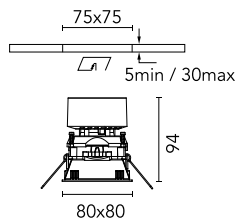

Easy Kap 80 Plus Square Adjustable Optic Spot

Update

■ 05.7442.74 - Black

Recessed luminaire with LED light source. Power supply not included. Installation frame not necessary. Diffusing lens included.