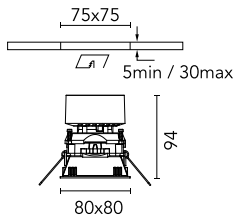

Easy Kap 80 Plus Square Adjustable Optic Medium

Update

05.7439.BU - Blue

Recessed luminaire with LED light source. Power supply not included. Installation frame not necessary. Diffusing lens included.