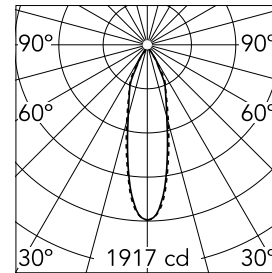

Number of heads	1	Net lumen (lm)	727
Lamp category	LED	Mountings	Ceiling recessed
Power (W)	13.4W	Environment	Indoor dry location
CCT (K)	2700K		
CRI	90		

Optical

LED type	LED array
Light distribution	Symmetric
Optical type	Medium
Beam angle (°)	27
Beam angle C90-270 (°)	28
Efficiency (lm/W)	54