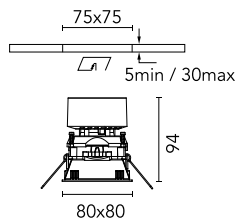

Easy Kap 80 Plus Square Adjustable Optic Medium

Update

05.7439.B1 - White

Recessed luminaire with LED light source. Power supply not included. Installation frame not necessary. Diffusing lens included.