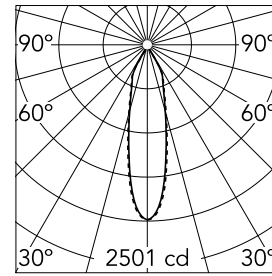

Number of heads	1	Net lumen (lm)	932
Lamp category	LED	Mountings	Ceiling recessed
Power (W)	13.4W	Environment	Indoor dry location
CCT (K)	2700K		
CRI	90		

Optical

LED type	LED array
Light distribution	Symmetric
Optical type	Medium
Beam angle (°)	25
Beam angle C90-270 (°)	26
Efficiency (lm/W)	69