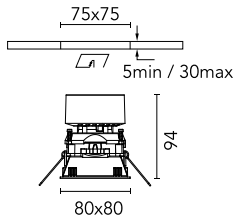

### Main specifications

<b>Number of heads</b>	1	<b>Net lumen (lm)</b>	958
<b>Lamp category</b>	LED	<b>Mountings</b>	Ceiling recessed
<b>Power (W)</b>	13.4W	<b>Environment</b>	Indoor dry location
<b>CCT (K)</b>	3000K		
<b>CRI</b>	90		

Luminous flux luminaire  
958 lm (EXTREME CUT OFF)

### Physical

<b>Color</b>	White	<b>Tilt (°)</b>	20
<b>Orientation</b>	Adjustable	<b>Rotation (°)</b>	360
<b>Trim</b>	yes		
<b>Recessed depth (mm)</b>	150		
<b>Weight (kg)</b>	0,241		