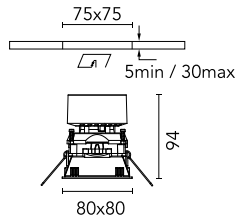

Main specifications

Number of heads	1	Net lumen (lm)	868
Lamp category	LED	Mountings	Ceiling recessed
Power (W)	13.4W	Environment	Indoor dry location
CCT (K)	3000K		
CRI	90		

Optical

LED type	LED array
Light distribution	Symmetric
Optical type	Medium
Beam angle (°)	27
Beam angle C90-270 (°)	27
Efficiency (lm/W)	64

Beam Angle:	27°		
h(m)	E(lx)	D(m)	
1	2345	0.49	
2	586	0.97	
3	261	1.46	
4	147	1.94	
5	94	2.43	

Luminous flux luminaire
868 lm (EXTREME CUT OFF)

Electrical

Voltage (V)	17,8	Emergency	Without
Current (mA)	700	Insulation class	III
Dimmable	Yes		
Driver	Remote excluded		
Driver type	Non Dimmable, Dimmable DALI 2, Dimmable 0-10V, Dimmable Casambi, Dimmable 1-10V, Dimmable DALI 1, Mains Cut Dimming		