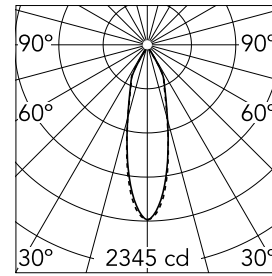

Main specifications

Number of heads	1	Net lumen (lm)	868
Lamp category	LED	Mountings	Ceiling recessed
Power (W)	13.4W	Environment	Indoor dry location
CCT (K)	3000K		
CRI	90		

Optical

LED type	LED array
Light distribution	Symmetric
Optical type	Medium
Beam angle (°)	27
Beam angle C90-270 (°)	27
Efficiency (lm/W)	64