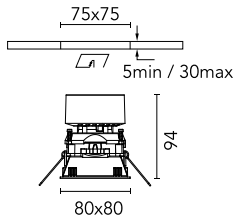

Easy Kap 80 Plus Square Adjustable Optic Flood

Update

05.7444.GL - Gold

Recessed luminaire with LED light source. Power supply not included. Installation frame not necessary. Diffusing lens included.