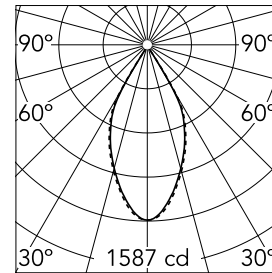

Number of heads	1	Net lumen (lm)	1060
Lamp category	LED	Mountings	Ceiling recessed
Power (W)	13.4W	Environment	Indoor dry location
CCT (K)	3000K		
CRI	90		

Optical

LED type	LED array
Light distribution	Symmetric
Optical type	Flood
Beam angle (°)	50
Beam angle C90-270 (°)	51
Efficiency (lm/W)	79