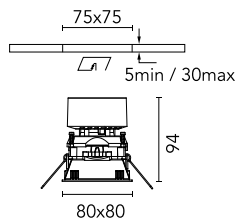

Easy Kap 80 Plus Square Adjustable Optic Flood

Update

05.7444.BU - Blue

Recessed luminaire with LED light source. Power supply not included. Installation frame not necessary. Diffusing lens included.