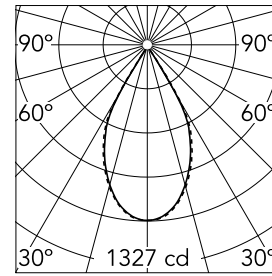

Number of heads	1	Net lumen (lm)	986
Lamp category	LED	Mountings	Ceiling recessed
Power (W)	13.4W	Environment	Indoor dry location
CCT (K)	3000K		
CRI	90		

Optical

LED type	LED array
Light distribution	Symmetric
Optical type	Flood
Beam angle (°)	55
Beam angle C90-270 (°)	57
Efficiency (lm/W)	73