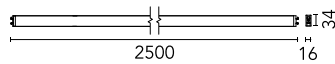

## Diversion Down. L 2500 mm

09.8007.40 - White

Electro-mechanical profile for indoor application with integrated direct linear light element for surface or suspended installation. With lengths varying from 1 to 2.5m (distance between ball joint centers). Fixation by a joint with power kit. Power kit and mechanical joint must be ordered separately. System controlled by 1-10V driver, DALI or Casambi. Broadcast control system....

Electro-mechanical profile for indoor application with integrated direct linear light element for surface or suspended installation. With lengths varying from 1 to 2.5m (distance between ball joint centers). Fixation by a joint with power kit. Power kit and mechanical joint must be ordered separately. System controlled by 1-10V driver, DALI or Casambi. Broadcast control system. Dimmer not included.