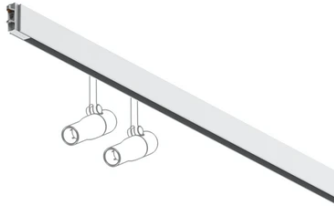

Diversion Down + Spots. L 2000 mm

09.8024.1A - Anodic Ice

Electro-mechanical profile for indoor application with integrated direct linear light element and space for two spots, for surface or suspended installation. Lengths from 1 to 2,5m. Fixation by fed suspension kit and suspended by a joint. Power kit and mechanical joint must be ordered separately. System controlled by 1-10V driver, DALI or Casambi. Broadcast control...

Electro-mechanical profile for indoor application with integrated direct linear light element and space for two spots, for surface or suspended installation. Lengths from 1 to 2,5m. Fixation by fed suspension kit and suspended by a joint. Power kit and mechanical joint must be ordered separately. System controlled by 1-10V driver, DALI or Casambi. Broadcast control system. Dimmer not included. For single profile structures, suspended version, balance the spot to avoid profile tilting.

Main specifications

Lamp category	LED	Mountings	Surface and suspension
Power (W)	25W	Environment	Indoor
CCT (K)	2700K		
CRI	90		
Net lumen (lm)	2939		

Optical

Lighting type	Direct
LED type	Top LED
Light distribution	Symmetric
Optical type	Diffused light
Beam angle (°)	57

Physical

Color	Anodic Ice
Orientation	Fixed
Weight (kg)	1.14
Length (mm)	2000

Note

Max. 2 spots not included.

Diversion Down + Spots. L 2000 mm

Remote power supply. Dimmable through 1/10V protocol or Non Dimmable. 57W 220/240V
60.9361