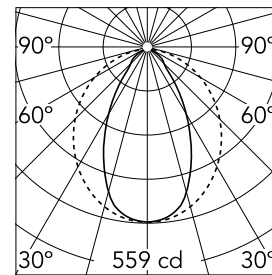

Main specifications

Lamp category	LED	Mountings	Surface and suspension
Power (W)	25W	Environment	Indoor
CCT (K)	2700K		
CRI	90		
Net lumen (lm)	2939		

Optical

Lighting type	Direct
LED type	Top LED
Light distribution	Symmetric
Optical type	Diffused light
Beam angle (°)	57

Physical

Color	Anodic Ice
Orientation	Fixed
Weight (kg)	1.14
Length (mm)	2000

Note

Max. 2 spots not included.

Diversion Down + Spots. L 2000 mm

Remote power supply. Dimmable through 1/10V protocol or Non Dimmable. 57W 220/240V
60.9361