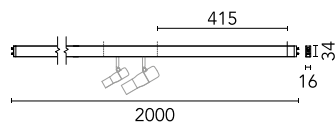

Diversion Down + Spots. L 2000 mm

09.8024.1A - Anodic Ice

Electro-mechanical profile for indoor application with integrated direct linear light element and space for two spots, for surface or suspended installation. Lengths from 1 to 2,5m. Fixation by fed suspension kit and suspended by a joint. Power kit and mechanical joint must be ordered separately. System controlled by 1-10V driver, DALI or Casambi. Broadcast control...

Electro-mechanical profile for indoor application with integrated direct linear light element and space for two spots, for surface or suspended installation. Lengths from 1 to 2,5m. Fixation by fed suspension kit and suspended by a joint. Power kit and mechanical joint must be ordered separately. System controlled by 1-10V driver, DALI or Casambi. Broadcast control system. Dimmer not included. For single profile structures, suspended version, balance the spot to avoid profile tilting.

Main specifications

Lamp category	LED	Mountings	Surface and suspension
Power (W)	25W	Environment	Indoor
CCT (K)	2700K		
CRI	90		
Net lumen (lm)	2939		

Optical

Lighting type	Direct
LED type	Top LED
Light distribution	Symmetric
Optical type	Diffused light
Beam angle (°)	57

Physical

Color	Anodic Ice
Orientation	Fixed
Weight (kg)	1.14
Length (mm)	2000

Note

Max. 2 spots not included.

Diversion Down + Spots. L 2000 mm

Remote power supply. Dimmable through 1/10V protocol or Non Dimmable. 57W 220/240V
60.9361