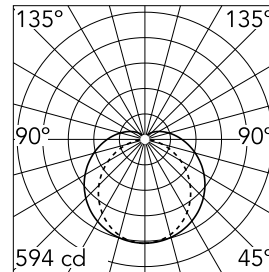

### Main specifications

<b>Number of heads</b>	1	<b>Net lumen (lm)</b>	2423
<b>Lamp category</b>	LED	<b>Mountings</b>	Ceiling surface
<b>Power (W)</b>	35.5W	<b>Environment</b>	Indoor dry location
<b>CCT (K)</b>	3000K		
<b>CRI</b>	90		

### Optical

<b>Lighting type</b>	Direct
<b>LED type</b>	Top LED
<b>Light distribution</b>	Symmetric
<b>Optical type</b>	Diffused light
<b>Beam angle (°)</b>	150
<b>Beam angle C90-270 (°)</b>	106

Beam Angle: 150°	h(m)	E(lx)	D(m)
1	594	7.49	
2	149	14.98	
3	66	22.47	
4	37	29.96	
5	24	37.45	

### Physical

<b>Color</b>	Black
<b>Orientation</b>	Fixed
<b>Length (mm)</b>	1500