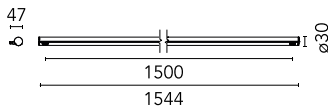

Direct Light Tube 1500 mm

New

03.8405.14 - Black

Diffused LED light module to be installed in the Infra-Structure Episode 2. Safety fixing and locking mechanical elements integrated for a transversal installation between two rods of the profile. The Light Tubes are only fed by one of the ends and do not communicate current through the other end. Each lighting element is completed by...

Diffused LED light module to be installed in the Infra-Structure Episode 2.

Safety fixing and locking mechanical elements integrated for a transversal installation between two rods of the profile.

The Light Tubes are only fed by one of the ends and do not communicate current through the other end.

Each lighting element is completed by a long 4m electrical cable equipped with an output microconnector.