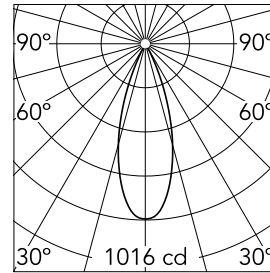

Decofix Round 2L

09.3115.30A - White

Recessed luminaire with 2 lights for LED light source. Power supply not included. Requires one power supply for each optic body included.

Main specifications

Number of heads	2	Net lumen (lm)	396
Lamp category	LED	Mountings	Ceiling recessed
Power (W)	9.2W	Environment	Indoor
CCT (K)	3000K		
CRI	80		

Optical

Lighting type	Direct
LED type	LED array
Light distribution	Symmetric
Beam angle (°)	36

Beam Angle: 35°

h(m)	E(lx)	D(m)
1	1016	0.63
2	254	1.26
3	113	1.88
4	63	2.51
5	41	3.14

Luminous flux luminaire
396 lm

Physical

Color	White
Orientation	Fixed
Recessed depth (mm)	126
Weight (kg)	0.80

Note

All versions have interchangeable screening cylinders in 3 colours: black, gold or silver, incorporated into the light fixture.