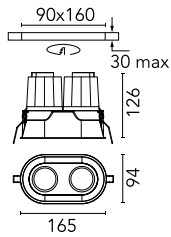

Decofix Round 2L

09.3115.30A - White

Recessed luminaire with 2 lights for LED light source. Power supply not included. Requires one power supply for each optic body included.

Main specifications

Number of heads	2	Net lumen (lm)	396
Lamp category	LED	Mountings	Ceiling recessed
Power (W)	9.2W	Environment	Indoor
CCT (K)	3000K		
CRI	80		

Optical

Lighting type	Direct
LED type	LED array
Light distribution	Symmetric
Beam angle (°)	36

Beam Angle: 35°

h(m)	E(lx)	D(m)
1	1016	0.63
2	254	1.26
3	113	1.88
4	63	2.51
5	41	3.14

Luminous flux luminaire
396 lm

Physical

Color	White
Orientation	Fixed
Recessed depth (mm)	126
Weight (kg)	0.80

Note

All versions have interchangeable screening cylinders in 3 colours: black, gold or silver, incorporated into the light fixture.