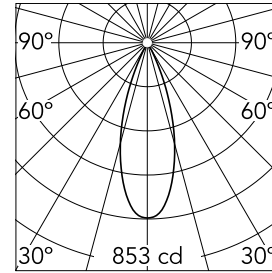

Decofix Round 1L

09.3111.30A - White

Recessed luminaire with LED light source. Power supply not included.

Main specifications

Number of heads	1	Net lumen (lm)	332
Lamp category	LED	Mountings	Ceiling recessed
Power (W)	9.2W	Environment	Indoor
CCT (K)	2700K		
CRI	90		

Optical

Lighting type	Direct
LED type	LED array
Light distribution	Symmetric
Beam angle (°)	35
Beam angle C90-270 (°)	35

Beam Angle: 35°

h(m)	E(lx)	D(m)
1	853	0.63
2	213	1.26
3	95	1.88
4	53	2.51
5	34	3.14

Physical

Color	White
Orientation	Fixed
Recessed depth (mm)	126
Weight (kg)	0.45

Note

All versions have interchangeable screening cylinders in 3 colours: black, gold or silver, incorporated into the light fixture.