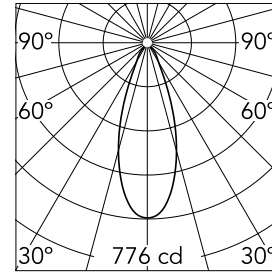

Decofix Round 1L

■ 09.3111.14A - Black

Recessed luminaire with LED light source. Power supply not included.

Main specifications

Number of heads	1	Net lumen (lm)	395
Lamp category	LED	Mountings	Ceiling recessed
Power (W)	9.2W	Environment	Indoor dry location
CCT (K)	2700K		
CRI	90		

Optical

Lighting type	Direct
LED type	LED array
Light distribution	Symmetric
Beam angle (°)	35
Beam angle C90-270 (°)	35

Beam Angle:	37°		
h(m)	E(lx)	D(m)	
1	776	0.67	
2	194	1.34	
3	86	2.02	
4	49	2.69	
5	31	3.36	