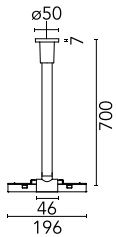

Data Connection Rod Rose Ø 50 mm

□ 06.5153.40 - White

Data connection rod rose ø50mm. Use one for each line of the installation, for connection to DALI or 1-10V signal source.

Main specifications

Mountings	Ceiling surface
Environment	Indoor dry location

Electrical

Voltage (V)	48.00
Driver	Remote excluded
Driver type	Non Dimmable, Dimmable 1-10V, Dimmable DALI 1
Emergency	Without

Physical

Color	White
Weight (kg)	0.748
Length (mm)	700

Note

The closure terminals will also be electrified and must be ordered separately. Data connection rod rose ø50 mm: Use one for each line of the installation, for connection to DALI or 1-10V signal source. Adjustable 25 mm, to adapt it to irregular ceilings.

Data Connection Rod Rose Ø 50 mm

Dimmable control box 1-10V 48V

08.0613.14