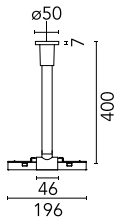

## Data Connection Rod Rose Ø 50 mm

■ 06.5152.14 - Black

Data connection rod rose ø50mm. Use one for each line of the installation, for connection to DALI or 1-10V signal source.

### Physical

<b>Color</b>	Black
<b>Weight (kg)</b>	0.60
<b>Length (mm)</b>	400

### Note

The closure terminals will also be electrified and must be ordered separately. Data connection rod rose ø50 mm: Use one for each line of the installation, for connection to DALI or 1-10V signal source. Adjustable 25 mm, to adapt it to irregular ceilings.

## Data Connection Rod Rose Ø 50 mm

---

Dimmable control box 1-10V 48V

08.0613.14