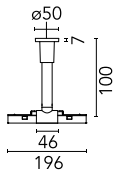

Data Connection Rod Rose Ø 50 mm

■ 06.5150.14 - Black

Data connection rod rose ø50mm. Use one for each line of the installation, for connection to DALI or 1-10V signal source.

Main specifications

Mountings	Ceiling surface
Environment	Indoor dry location

Electrical

Voltage (V)	48.00
Driver	Remote excluded
Driver type	Non Dimmable, Dimmable 1-10V, Dimmable DALI 1
Emergency	Without

Physical

Color	Black
Weight (kg)	0.45
Length (mm)	100

Note

The closure terminals will also be electrified and must be ordered separately. Data connection rod rose ø50 mm: Use one for each line of the installation, for connection to DALI or 1-10V signal source. Adjustable 25 mm, to adapt it to irregular ceilings.

Data Connection Rod Rose Ø 50 mm

Dimmable control box 1-10V 48V
08.0613.14