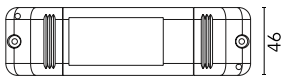

Electrical

Emergency Without