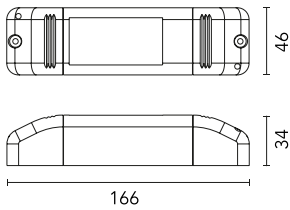

Electrical

Emergency Without