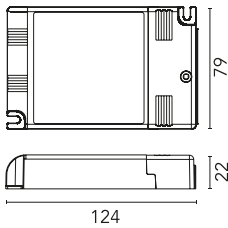

Electrical

Emergency Without