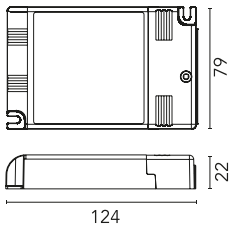

Electrical

Emergency Without