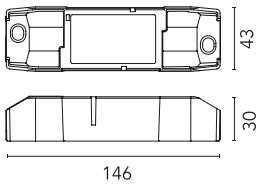

Certification / Marking