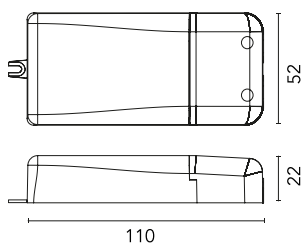

Continuous current power supply, Mains dimming 220/240V - 50/60Hz, 12-20W

Continuous current power supply, Mains dimming 220/240V - 50/60Hz, 12W - 300mA / 17W - 400mA / 20W - 500mA / 20W - 600mA / 20W - 800mA / 20W.

Continuous current power supply, Mains dimming 220/240V - 50/60Hz, 12W - 300mA / 17W - 400mA / 20W - 500mA / 20W - 600mA / 20W - 800mA / 20W.

Electrical

Emergency Without

Certification / Marking