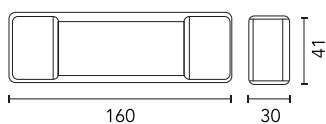

Continuous current power supply dimmable DALI 220/240V - 50/60Hz. 20W - 200 mA.

Electrical

Emergency

Without

Certification / Marking