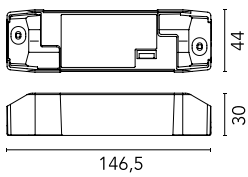

Continuous current power supply, dimmable Casambi, 220/240V - 50/60Hz, 35W - 650mA / 36W - 700 mA.

Electrical

Emergency

Without

Certification / Marking