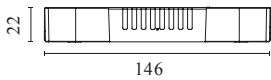

Continuous current power supply, 0/1-10V dimmable, 220/240V - 50/60Hz, 36W - 700 mA

Electrical

Emergency

Without

Certification / Marking