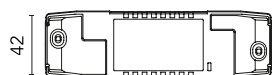

**Continuous current power supply, 0/1-10V dimmable,
220/240V - 50/60Hz, 300mA-16W / 350mA-18W / 400mA-21W
/ 500mA-27W / 600mA-32W / 650mA-35W /
700/750/800/900/1000/1050mA-36W.**

60.9439

Electrical

Emergency

Without

114