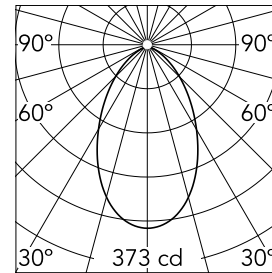

Compass Opal P Ø 90

■ 03.3538.02 - Grey

Recessed 12V lamp luminaire. Remote transformer not included.

Main specifications

Number of heads	1	Environment	Indoor dry location
Lamp category	LED retrofit		
CCT (K)	3000K		
Net lumen (lm)	498		
Mountings	Ceiling recessed		

Optical

Lighting type	Direct
Lamp type	QT-12
Light distribution	Symmetric

Beam Angle: 64°

h(m)	E(lx)	D(m)
1	373	1.25
2	93	2.50
3	41	3.75
4	23	5.00
5	15	6.24

Luminous flux luminaire
910 lm

Electrical

Frequency (Hz)	50/60	Emergency	Without
Lamp holder	GY6.35	Insulation class	III
Dimmable	No		
Driver	Remote excluded		
Driver type	Electronic 12V		

Physical

Color	Grey
Orientation	Fixed
Recessed depth (mm)	117
Weight (kg)	0.40