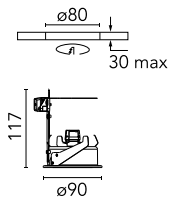

Compass Opal P Ø 90

■ 03.3538.02 - Grey

Recessed 12V lamp luminaire. Remote transformer not included.

Main specifications

Number of heads	1	Environment	Indoor dry location
Lamp category	LED retrofit		
CCT (K)	3000K		
Net lumen (lm)	498		
Mountings	Ceiling recessed		

Optical

Lighting type	Direct
Lamp type	QT-12
Light distribution	Symmetric

Beam Angle: 64°

h(m)	E(lx)	D(m)
1	373	1.25
2	93	2.50
3	41	3.75
4	23	5.00
5	15	6.24

Luminous flux luminaire
910 lm

Electrical

Frequency (Hz)	50/60	Emergency	Without
Lamp holder	GY6.35	Insulation class	III
Dimmable	No		
Driver	Remote excluded		
Driver type	Electronic 12V		

Physical

Color	Grey
Orientation	Fixed
Recessed depth (mm)	117
Weight (kg)	0.40