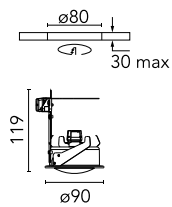

## Compass Opal C Ø 90

■ 03.3539.02 - Grey

Recessed 12V lamp luminaire. Remote transformer not included.

### Optical

<b>Lighting type</b>	Direct
<b>Lamp type</b>	QT-12
<b>Light distribution</b>	Symmetric

Beam Angle: 49°

h(m)	E(lx)	D(m)
1	534	0.90
2	134	1.80
3	59	2.71
4	33	3.61
5	21	4.51

Luminous flux luminaire  
950 lm

### Physical

<b>Color</b>	Grey
<b>Orientation</b>	Fixed
<b>Recessed depth (mm)</b>	119
<b>Weight (kg)</b>	0.40