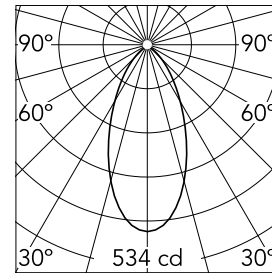

## Compass Opal C Ø 90

■ 03.3539.02 - Grey

Recessed 12V lamp luminaire. Remote transformer not included.

### Optical

<b>Lighting type</b>	Direct
<b>Lamp type</b>	QT-12
<b>Light distribution</b>	Symmetric

Beam Angle: 49°

h(m)	E(lx)	D(m)
1	534	0.90
2	134	1.80
3	59	2.71
4	33	3.61
5	21	4.51

Luminous flux luminaire  
950 lm

### Physical

<b>Color</b>	Grey
<b>Orientation</b>	Fixed
<b>Recessed depth (mm)</b>	119
<b>Weight (kg)</b>	0.40