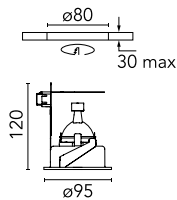

Compass IP65 Ø95

■ 03.3502.02 - Grey

Recessed 12V halogen lamp luminaire. Remote transformer not included.

Recessed 12V halogen lamp luminaire. Remote transformer not included.

Main specifications

Number of heads	1
Lamp category	Halogen
Power (W)	50W Max.
Mountings	Ceiling recessed
Environment	Indoor

Optical

Lighting type	Direct
Lamp type	QR-CBC 51
Light distribution	Symmetric
Optical type	Spot

Electrical

Frequency (Hz)	50/60	Emergency Insulation class	Without III
Lamp holder	GX5.3		
Dimmable	No		
Driver	Remote		
Driver type	Electronic		

Physical

Color	Grey	Rotation (°)	355
Orientation	Adjustable		
Recessed depth (mm)	120		
Weight (kg)	0.50		
Tilt (°)	20		

Certification / Marking