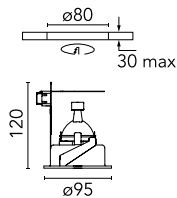

Compass IP65 Ø 95

■ 03.3502.14 - Matt black

Recessed 12V halogen lamp luminaire. Remote transformer not included.

Main specifications

Number of heads	1
Lamp category	Halogen
Power (W)	50W Max.
Mountings	Ceiling recessed
Environment	Indoor

Optical

Lighting type	Direct
Lamp type	QR-CBC 51
Light distribution	Symmetric
Optical type	Spot

Electrical

Frequency (Hz)	50/60	Emergency	Without
Lamp holder	GX5.3	Insulation class	III
Dimmable	No		
Driver	Remote		
Driver type	Electronic		

Physical

Color	Matt black	Rotation (°)	355
Orientation	Adjustable		
Recessed depth (mm)	120		
Weight (kg)	0.50		
Tilt (°)	20