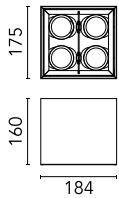

Compass Box Small 4L Square

■ 03.2647.14A - Matt Black

Surface spotlight to be installed on ceiling/wall with LED light source. Non-regulable 220-240V, 50-60Hz power supply integrated in luminaire body.

Main specifications

Number of heads	4	Net lumen (lm)	580
Lamp category	LED	Mountings	Ceiling surface
Power (W)	6.2W	Environment	Indoor dry location
CCT (K)	3000K		
CRI	80		

Optical

LED type	LED array
Light distribution	Symmetric
Optical type	Wide flood
Beam angle (°)	59
Beam angle C90-270 (°)	60

Physical

Color	Matt Black
Orientation	Adjustable
Weight (kg)	2.80
Tilt (°)	20