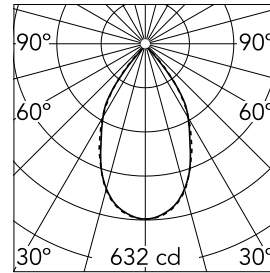

Compass Box Small 4L Square

■ 03.2647.14A - Matt Black

Surface spotlight to be installed on ceiling/wall with LED light source. Non-regulable 220-240V, 50-60Hz power supply integrated in luminaire body.

Main specifications

Number of heads	4	Net lumen (lm)	580
Lamp category	LED	Mountings	Ceiling surface
Power (W)	6.2W	Environment	Indoor dry location
CCT (K)	3000K		
CRI	80		

Optical

LED type	LED array
Light distribution	Symmetric
Optical type	Wide flood
Beam angle (°)	59
Beam angle C90-270 (°)	60

Physical

Color	Matt Black
Orientation	Adjustable
Weight (kg)	2.80
Tilt (°)	20