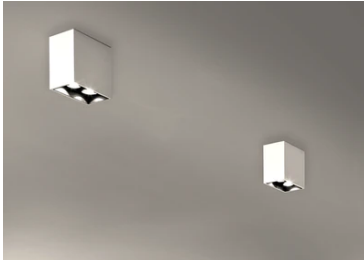

Compass Box Small 4L Square

■ 03.2647.14A - Matt Black

Surface spotlight to be installed on ceiling/wall with LED light source. Non-regulable 220-240V, 50-60Hz power supply integrated in luminaire body.

Main specifications

Number of heads	4	Net lumen (lm)	580
Lamp category	LED	Mountings	Ceiling surface
Power (W)	6.2W	Environment	Indoor dry location
CCT (K)	3000K		
CRI	80		

Optical

LED type	LED array
Light distribution	Symmetric
Optical type	Wide flood
Beam angle (°)	59
Beam angle C90-270 (°)	60

Physical

Color	Matt Black
Orientation	Adjustable
Weight (kg)	2.80
Tilt (°)	20