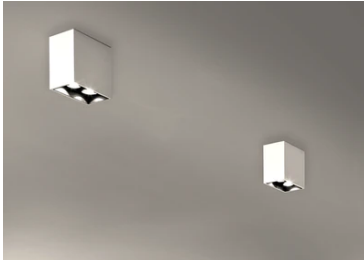

Compass Box Small 4L Square

■ 03.2646.WGA - Wenge

Surface spotlight to be installed on ceiling/wall with LED light source. Non-regulable 220-240V, 50-60Hz power supply integrated in luminaire body.

Main specifications

Number of heads	4	Net lumen (lm)	591
Lamp category	LED	Mountings	Ceiling surface
Power (W)	6.2W	Environment	Indoor dry location
CCT (K)	3000K		
CRI	80		

Optical

LED type	LED array
Light distribution	Symmetric
Optical type	Medium
Beam angle (°)	26
Beam angle C90-270 (°)	27

Physical

Color	Wenge
Orientation	Adjustable
Weight (kg)	2.80
Tilt (°)	20