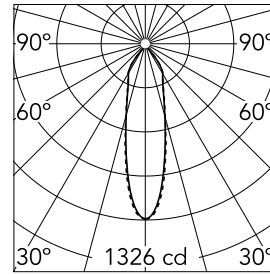

Compass Box Small 4L Square

■ 03.2646.WGA - Wenge

Surface spotlight to be installed on ceiling/wall with LED light source. Non-regulable 220-240V, 50-60Hz power supply integrated in luminaire body.

Main specifications

Number of heads	4	Net lumen (lm)	591
Lamp category	LED	Mountings	Ceiling surface
Power (W)	6.2W	Environment	Indoor dry location
CCT (K)	3000K		
CRI	80		

Optical

LED type	LED array
Light distribution	Symmetric
Optical type	Medium
Beam angle (°)	26
Beam angle C90-270 (°)	27

Physical

Color	Wenge
Orientation	Adjustable
Weight (kg)	2.80
Tilt (°)	20