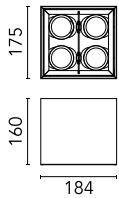

Compass Box Small 4L Square

■ 03.2646.WGA - Wenge

Surface spotlight to be installed on ceiling/wall with LED light source. Non-regulable 220-240V, 50-60Hz power supply integrated in luminaire body.

Main specifications

Number of heads	4	Net lumen (lm)	591
Lamp category	LED	Mountings	Ceiling surface
Power (W)	6.2W	Environment	Indoor dry location
CCT (K)	3000K		
CRI	80		

Optical

LED type	LED array
Light distribution	Symmetric
Optical type	Medium
Beam angle (°)	26
Beam angle C90-270 (°)	27