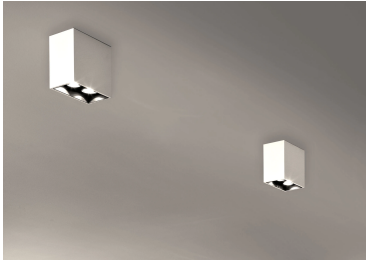

Compass Box Small 4L Square

Surface spotlight to be installed on ceiling/wall with LED light source. Non-regulable 220-240V, 50-60Hz power supply integrated in luminaire body.

Surface spotlight to be installed on ceiling/wall with LED light source. Non-regulable 220-240V, 50-60Hz power supply integrated in luminaire body.

Main specifications

Number of heads	4	Net lumen (lm)	2337.76
Lamp category	LED	Mountings	Ceiling surface
Power (W)	24.8W	Environment	Indoor
CCT (K)	3000K		
CRI	80		

Optical

LED type	LED array
Light distribution	Symmetric
Optical type	Medium
Beam angle (°)	31