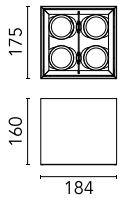

Compass Box Small 4L Square

Surface spotlight to be installed on ceiling/wall with LED light source. Non-regulable 220-240V, 50-60Hz power supply integrated in luminaire body.

Surface spotlight to be installed on ceiling/wall with LED light source. Non-regulable 220-240V, 50-60Hz power supply integrated in luminaire body.

Main specifications

Number of heads	4	Net lumen (lm)	2337.76
Lamp category	LED	Mountings	Ceiling surface
Power (W)	24.8W	Environment	Indoor
CCT (K)	3000K		
CRI	80		

Optical

LED type	LED array
Light distribution	Symmetric
Optical type	Medium
Beam angle (°)	31

Physical

Orientation	Adjustable
Weight (kg)	2.80
Tilt (°)	20

Certification / Marking