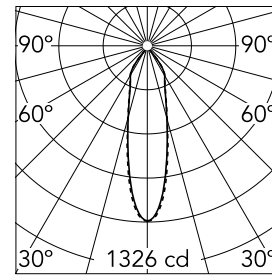

Compass Box Small 4L Square

Surface spotlight to be installed on ceiling/wall with LED light source. Non-regulable 220-240V, 50-60Hz power supply integrated in luminaire body.

Surface spotlight to be installed on ceiling/wall with LED light source. Non-regulable 220-240V, 50-60Hz power supply integrated in luminaire body.

Main specifications

Number of heads	4	Net lumen (lm)	2337.76
Lamp category	LED	Mountings	Ceiling surface
Power (W)	24.8W	Environment	Indoor
CCT (K)	3000K		
CRI	80		

Optical

LED type	LED array
Light distribution	Symmetric
Optical type	Medium
Beam angle (°)	31

Physical

Orientation	Adjustable
Weight (kg)	2.80
Tilt (°)	20

Certification / Marking