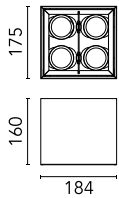

Compass Box Small 4L Square

03.2645.30A - Matt White

Surface spotlight to be installed on ceiling/wall with LED light source. Non-regulable 220-240V, 50-60Hz power supply integrated in luminaire body.

Main specifications

Number of heads	4	Net lumen (lm)	2404
Lamp category	LED	Mountings	Ceiling surface
Power (W)	24.8W	Environment	Indoor
CCT (K)	3000K		
CRI	80		

Optical

LED type	LED array
Light distribution	Symmetric
Optical type	Spot
Beam angle (°)	24

Beam Angle: 18°

h(m)	E(lx)	D(m)
1	2016	0.31
2	504	0.62
3	224	0.93
4	126	1.23
5	81	1.54

Luminous flux luminaire
601 lm (EXTREME CUT OFF)

Electrical

Frequency (Hz)	50/60	Insulation class	I
Dimmable	No		
Driver	Integrated		
Driver type	Electronic		
Emergency	Without		

Physical

Color	Matt White
Orientation	Adjustable
Weight (kg)	2.80
Tilt (°)	20