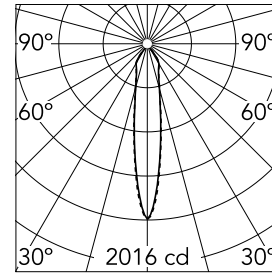

Compass Box Small 4L Square

03.2645.30A - Matt White

Surface spotlight to be installed on ceiling/wall with LED light source. Non-regulable 220-240V, 50-60Hz power supply integrated in luminaire body.

Main specifications

Number of heads	4	Net lumen (lm)	2404
Lamp category	LED	Mountings	Ceiling surface
Power (W)	24.8W	Environment	Indoor
CCT (K)	3000K		
CRI	80		

Optical

LED type	LED array
Light distribution	Symmetric
Optical type	Spot
Beam angle (°)	24

Physical

Color	Matt White
Orientation	Adjustable
Weight (kg)	2.80
Tilt (°)	20