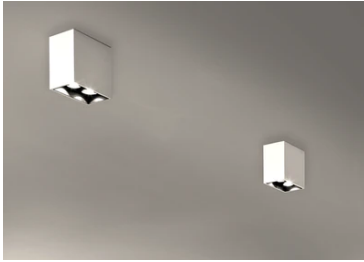

Electrical

Frequency (Hz)	50/60	Insulation class	I
Dimmable	No		
Driver	Integrated		
Driver type	Electronic		
Emergency	Without		

Physical

Color	Matt White
Orientation	Adjustable
Weight (kg)	2.80
Tilt (°)	20