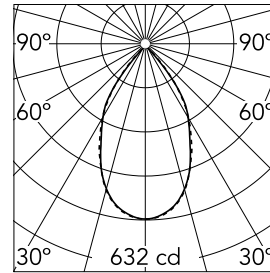

Compass Box Small 4L

03.2642.WGA - Wenge

Surface spotlight to be installed on ceiling/wall with LED light source. Non-regulable 220-240V, 50-60Hz power supply integrated in luminaire body.

Main specifications

Number of heads	4	Net lumen (lm)	580
Lamp category	LED	Mountings	Ceiling surface
Power (W)	6.2W	Environment	Indoor dry location
CCT (K)	3000K		
CRI	80		

Optical

LED type	LED array
Light distribution	Symmetric
Optical type	Wide flood
Beam angle (°)	59
Beam angle C90-270 (°)	60

Physical

Color	Wenge
Orientation	Adjustable
Weight (kg)	3
Tilt (°)	20