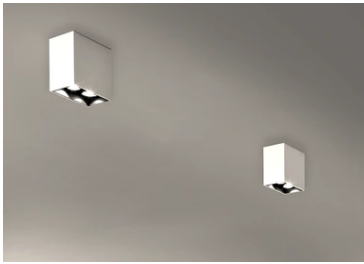

Electrical

Frequency (Hz)	50/60	Insulation class	I
Dimmable	No		
Driver	Integrated		
Driver type	Non Dimmable		
Emergency	Without		

Physical

Color	Wenge
Orientation	Adjustable
Weight (kg)	3
Tilt (°)	20