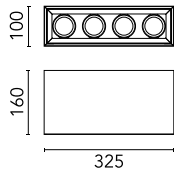

Compass Box Small 4L

03.2642.WGA - Wenge

Surface spotlight to be installed on ceiling/wall with LED light source. Non-regulable 220-240V, 50-60Hz power supply integrated in luminaire body.

Main specifications

Number of heads	4	Net lumen (lm)	580
Lamp category	LED	Mountings	Ceiling surface
Power (W)	6.2W	Environment	Indoor dry location
CCT (K)	3000K		
CRI	80		

Optical

LED type	LED array
Light distribution	Symmetric
Optical type	Wide flood
Beam angle (°)	59
Beam angle C90-270 (°)	60

Beam Angle: 59°

h(m)	E(lx)	D(m)
1	632	1.14
2	158	2.28
3	70	3.42
4	39	4.56
5	25	5.70

Luminous flux luminaire
580 lm (EXTREME CUT OFF)

Electrical

Frequency (Hz)	50/60	Insulation class	I
Dimmable	No		
Driver	Integrated		
Driver type	Non Dimmable		
Emergency	Without		

Physical

Color	Wenge
Orientation	Adjustable
Weight (kg)	3
Tilt (°)	20