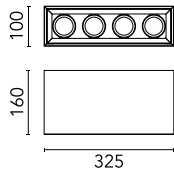

Compass Box Small 4L

■ 03.2642.TKA - Teak

Surface spotlight to be installed on ceiling/wall with LED light source. Non-regulable 220-240V, 50-60Hz power supply integrated in luminaire body.

Main specifications

Number of heads	4	Net lumen (lm)	2321
Lamp category	LED	Mountings	Ceiling surface
Power (W)	24.8W	Environment	Indoor
CCT (K)	3000K		
CRI	80		

Optical

LED type	LED array
Light distribution	Symmetric
Optical type	Wide flood
Beam angle (°)	48

Physical

Color	Teak
Orientation	Adjustable
Weight (kg)	3
Tilt (°)	20