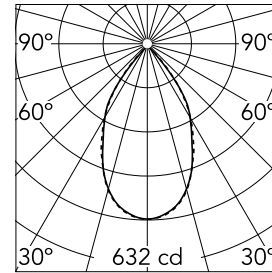

Compass Box Small 4L

■ 03.2642.TKA - Teak

Surface spotlight to be installed on ceiling/wall with LED light source. Non-regulable 220-240V, 50-60Hz power supply integrated in luminaire body.

Main specifications

Number of heads	4	Net lumen (lm)	2321
Lamp category	LED	Mountings	Ceiling surface
Power (W)	24.8W	Environment	Indoor
CCT (K)	3000K		
CRI	80		

Optical

LED type	LED array
Light distribution	Symmetric
Optical type	Wide flood
Beam angle (°)	48

Physical

Color	Teak
Orientation	Adjustable
Weight (kg)	3
Tilt (°)	20