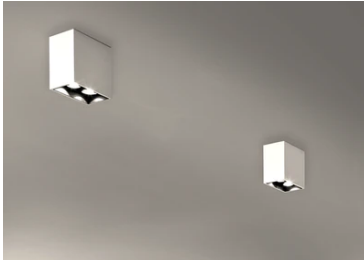

Compass Box Small 4L

■ 03.2642.TKA - Teak

Surface spotlight to be installed on ceiling/wall with LED light source. Non-regulable 220-240V, 50-60Hz power supply integrated in luminaire body.

Main specifications

Number of heads	4	Net lumen (lm)	2321
Lamp category	LED	Mountings	Ceiling surface
Power (W)	24.8W	Environment	Indoor
CCT (K)	3000K		
CRI	80		

Optical

LED type	LED array
Light distribution	Symmetric
Optical type	Wide flood
Beam angle (°)	48

Physical

Color	Teak
Orientation	Adjustable
Weight (kg)	3
Tilt (°)	20