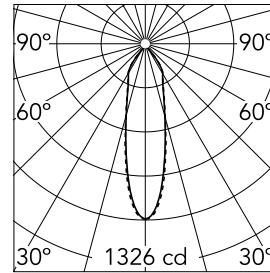

### Main specifications

<b>Number of heads</b>	4	<b>Net lumen (lm)</b>	591
<b>Lamp category</b>	LED	<b>Mountings</b>	Ceiling surface
<b>Power (W)</b>	6.2W	<b>Environment</b>	Indoor dry location
<b>CCT (K)</b>	3000K		
<b>CRI</b>	80		

### Optical

<b>LED type</b>	LED array
<b>Light distribution</b>	Symmetric
<b>Optical type</b>	Medium
<b>Beam angle (°)</b>	26
<b>Beam angle C90-270 (°)</b>	27

Beam Angle: 26°

h(m)	E(lx)	D(m)
1	1326	0.47
2	332	0.93
3	147	1.40
4	83	1.87
5	53	2.34

Luminous flux luminaire  
591 lm (EXTREME CUT OFF)

### Physical

<b>Color</b>	Wenge
<b>Orientation</b>	Adjustable
<b>Weight (kg)</b>	3
<b>Tilt (°)</b>	20