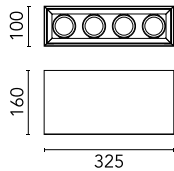

Compass Box Small 4L

03.2641.WGA - Wenge

Surface spotlight to be installed on ceiling/wall with LED light source. Non-regulable 220-240V, 50-60Hz power supply integrated in luminaire body.

Main specifications

Number of heads	4	Net lumen (lm)	591
Lamp category	LED	Mountings	Ceiling surface
Power (W)	6.2W	Environment	Indoor dry location
CCT (K)	3000K		
CRI	80		

Optical

LED type	LED array
Light distribution	Symmetric
Optical type	Medium
Beam angle (°)	26
Beam angle C90-270 (°)	27

Beam Angle: 26°

h(m)	E(lx)	D(m)
1	1326	0.47
2	332	0.93
3	147	1.40
4	83	1.87
5	53	2.34

Luminous flux luminaire
591 lm (EXTREME CUT OFF)

Electrical

Frequency (Hz)	50/60	Insulation class	I
Dimmable	No		
Driver	Integrated		
Driver type	Non Dimmable		
Emergency	Without		

Physical

Color	Wenge
Orientation	Adjustable
Weight (kg)	3
Tilt (°)	20