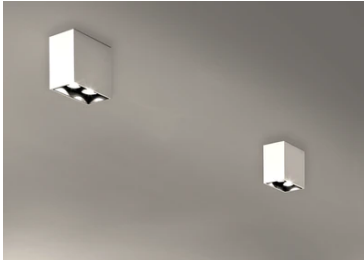

## Compass Box Small 4L

03.2641.WGA - Wenge

Surface spotlight to be installed on ceiling/wall with LED light source. Non-regulable 220-240V, 50-60Hz power supply integrated in luminaire body.

### Main specifications

<b>Number of heads</b>	4	<b>Net lumen (lm)</b>	591
<b>Lamp category</b>	LED	<b>Mountings</b>	Ceiling surface
<b>Power (W)</b>	6.2W	<b>Environment</b>	Indoor dry location
<b>CCT (K)</b>	3000K		
<b>CRI</b>	80		

### Optical

<b>LED type</b>	LED array
<b>Light distribution</b>	Symmetric
<b>Optical type</b>	Medium
<b>Beam angle (°)</b>	26
<b>Beam angle C90-270 (°)</b>	27

Beam Angle: 26°

h(m)	E(lx)	D(m)
1	1326	0.47
2	332	0.93
3	147	1.40
4	83	1.87
5	53	2.34

Luminous flux luminaire  
591 lm (EXTREME CUT OFF)