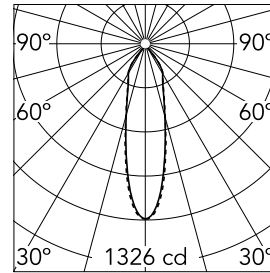

## Compass Box Small 4L

03.2641.30A - Matt White

Surface spotlight to be installed on ceiling/wall with LED light source. Non-regulable 220-240V, 50-60Hz power supply integrated in luminaire body.

### Main specifications

|                        |       |                       |                     |
|------------------------|-------|-----------------------|---------------------|
| <b>Number of heads</b> | 4     | <b>Net lumen (lm)</b> | 591                 |
| <b>Lamp category</b>   | LED   | <b>Mountings</b>      | Ceiling surface     |
| <b>Power (W)</b>       | 6.2W  | <b>Environment</b>    | Indoor dry location |
| <b>CCT (K)</b>         | 3000K |                       |                     |
| <b>CRI</b>             | 80    |                       |                     |

Beam Angle: 26°

| h(m) | E(lx) | D(m) |
|------|-------|------|
| 1    | 1326  | 0.47 |
| 2    | 332   | 0.93 |
| 3    | 147   | 1.40 |
| 4    | 83    | 1.87 |
| 5    | 53    | 2.34 |

Luminous flux luminaire  
591 lm (EXTREME CUT OFF)

### Physical

|                    |            |
|--------------------|------------|
| <b>Color</b>       | Matt White |
| <b>Orientation</b> | Adjustable |
| <b>Weight (kg)</b> | 3          |
| <b>Tilt (°)</b>    | 20         |