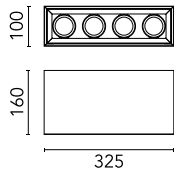

### Main specifications

|                        |       |                       |                     |
|------------------------|-------|-----------------------|---------------------|
| <b>Number of heads</b> | 4     | <b>Net lumen (lm)</b> | 591                 |
| <b>Lamp category</b>   | LED   | <b>Mountings</b>      | Ceiling surface     |
| <b>Power (W)</b>       | 6.2W  | <b>Environment</b>    | Indoor dry location |
| <b>CCT (K)</b>         | 3000K |                       |                     |
| <b>CRI</b>             | 80    |                       |                     |

### Optical

|                               |           |
|-------------------------------|-----------|
| <b>LED type</b>               | LED array |
| <b>Light distribution</b>     | Symmetric |
| <b>Optical type</b>           | Medium    |
| <b>Beam angle (°)</b>         | 26        |
| <b>Beam angle C90-270 (°)</b> | 27        |

Beam Angle: 26°

| h(m) | E(lx) | D(m) |
|------|-------|------|
| 1    | 1326  | 0.47 |
| 2    | 332   | 0.93 |
| 3    | 147   | 1.40 |
| 4    | 83    | 1.87 |
| 5    | 53    | 2.34 |

Luminous flux luminaire  
591 lm (EXTREME CUT OFF)

### Physical

|                    |            |
|--------------------|------------|
| <b>Color</b>       | Matt White |
| <b>Orientation</b> | Adjustable |
| <b>Weight (kg)</b> | 3          |
| <b>Tilt (°)</b>    | 20         |