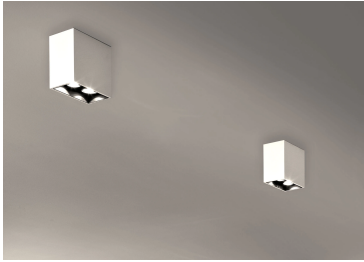

## Compass Box Small 4L

■ 03.2641.14A - Matt black

Surface spotlight to be installed on ceiling/wall with LED light source. Non-regulable 220-240V, 50-60Hz power supply integrated in luminaire body.

Surface spotlight to be installed on ceiling/wall with LED light source. Non-regulable 220-240V, 50-60Hz power supply integrated in luminaire body.

### Main specifications

<b>Number of heads</b>	4	<b>Net lumen (lm)</b>	2337.76
<b>Lamp category</b>	LED	<b>Mountings</b>	Ceiling surface
<b>Power (W)</b>	24.8W	<b>Environment</b>	Indoor
<b>CCT (K)</b>	3000K		
<b>CRI</b>	80		

### Optical

<b>LED type</b>	LED array
<b>Light distribution</b>	Symmetric
<b>Optical type</b>	Medium
<b>Beam angle (°)</b>	31

Beam Angle: 26°		
h(m)	E(lx)	D(m)
1	1326	0.47
2	332	0.93
3	147	1.40
4	83	1.87
5	53	2.34

Luminous flux luminaire  
591 lm (EXTREME CUT OFF)