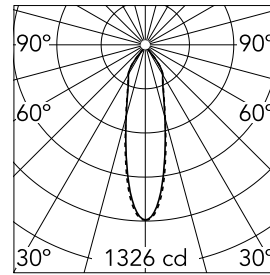

### Main specifications

<b>Number of heads</b>	4	<b>Net lumen (lm)</b>	2337.76
<b>Lamp category</b>	LED	<b>Mountings</b>	Ceiling surface
<b>Power (W)</b>	24.8W	<b>Environment</b>	Indoor
<b>CCT (K)</b>	3000K		
<b>CRI</b>	80		

### Optical

<b>LED type</b>	LED array
<b>Light distribution</b>	Symmetric
<b>Optical type</b>	Medium
<b>Beam angle (°)</b>	31

Beam Angle: 26°		
h(m)	E(lx)	D(m)
1	1326	0.47
2	332	0.93
3	147	1.40
4	83	1.87
5	53	2.34

Luminous flux luminaire  
591 lm (EXTREME CUT OFF)

### Physical

<b>Color</b>	Matt black
<b>Orientation</b>	Adjustable
<b>Weight (kg)</b>	3
<b>Tilt (°)</b>	20