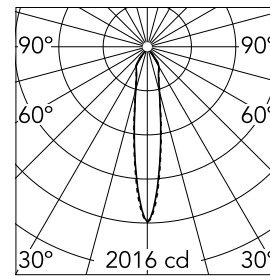

Compass Box Small 4L

03.2640.WGA - Wenge

Surface spotlight to be installed on ceiling/wall with LED light source. Non-regulable 220-240V, 50-60Hz power supply integrated in luminaire body.

Main specifications

Number of heads	4	Net lumen (lm)	2404
Lamp category	LED	Mountings	Ceiling surface
Power (W)	24.8W	Environment	Indoor
CCT (K)	3000K		
CRI	80		

Optical

LED type	LED array
Light distribution	Symmetric
Optical type	Spot
Beam angle (°)	24

Physical

Color	Wenge
Orientation	Adjustable
Weight (kg)	3
Tilt (°)	20