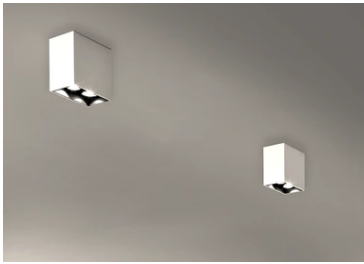

Electrical

Frequency (Hz)	50/60	Insulation class	I
Dimmable	No		
Driver	Integrated		
Driver type	Electronic		
Emergency	Without		

Physical

Color	Wenge
Orientation	Adjustable
Weight (kg)	3
Tilt (°)	20