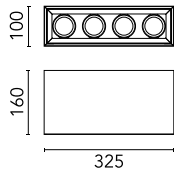

Compass Box Small 4L

03.2640.WGA - Wenge

Surface spotlight to be installed on ceiling/wall with LED light source. Non-regulable 220-240V, 50-60Hz power supply integrated in luminaire body.

Main specifications

Number of heads	4	Net lumen (lm)	2404
Lamp category	LED	Mountings	Ceiling surface
Power (W)	24.8W	Environment	Indoor
CCT (K)	3000K		
CRI	80		

Optical

LED type	LED array
Light distribution	Symmetric
Optical type	Spot
Beam angle (°)	24

Beam Angle: 18°

h(m)	E(lx)	D(m)
1	2016	0.31
2	504	0.62
3	224	0.93
4	126	1.23
5	81	1.54

Luminous flux luminaire
601 lm (EXTREME CUT OFF)

Electrical

Frequency (Hz)	50/60	Insulation class	I
Dimmable	No		
Driver	Integrated		
Driver type	Electronic		
Emergency	Without		

Physical

Color	Wenge
Orientation	Adjustable
Weight (kg)	3
Tilt (°)	20