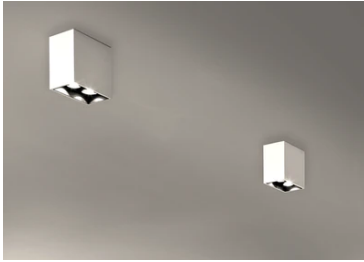

Electrical

Frequency (Hz)	50/60	Insulation class	I
Dimmable	No		
Driver	Integrated		
Driver type	Non Dimmable		
Emergency	Without		

Physical

Color	Matt White
Orientation	Adjustable
Weight (kg)	3
Tilt (°)	20