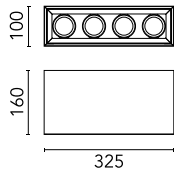

Compass Box Small 4L

03.2640.30A - Matt White

Surface spotlight to be installed on ceiling/wall with LED light source. Non-regulable 220-240V, 50-60Hz power supply integrated in luminaire body.

Main specifications

Number of heads	4	Net lumen (lm)	601
Lamp category	LED	Mountings	Ceiling surface
Power (W)	6.2W	Environment	Indoor dry location
CCT (K)	3000K		
CRI	80		

Optical

LED type	LED array
Light distribution	Symmetric
Optical type	Spot
Beam angle (°)	18
Beam angle C90-270 (°)	18

Beam Angle: 18°

h(m)	E(lx)	D(m)
1	2016	0.31
2	504	0.62
3	224	0.93
4	126	1.23
5	81	1.54

Luminous flux luminaire
601 lm (EXTREME CUT OFF)

Electrical

Frequency (Hz)	50/60	Insulation class	I
Dimmable	No		
Driver	Integrated		
Driver type	Non Dimmable		
Emergency	Without		

Physical

Color	Matt White
Orientation	Adjustable
Weight (kg)	3
Tilt (°)	20