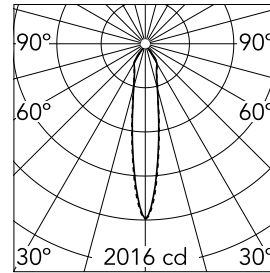

Compass Box Small 4L

03.2640.30A - Matt White

Surface spotlight to be installed on ceiling/wall with LED light source. Non-regulable 220-240V, 50-60Hz power supply integrated in luminaire body.

Main specifications

Number of heads	4	Net lumen (lm)	601
Lamp category	LED	Mountings	Ceiling surface
Power (W)	6.2W	Environment	Indoor dry location
CCT (K)	3000K		
CRI	80		

Optical

LED type	LED array
Light distribution	Symmetric
Optical type	Spot
Beam angle (°)	18
Beam angle C90-270 (°)	18

Physical

Color	Matt White
Orientation	Adjustable
Weight (kg)	3
Tilt (°)	20