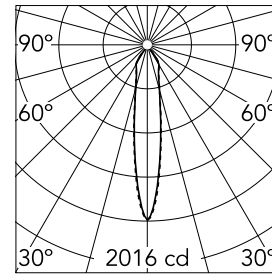

Main specifications

Number of heads	4	Net lumen (lm)	2354.72
Lamp category	LED	Mountings	Ceiling surface
Power (W)	24.8W	Environment	Indoor
CCT (K)	3000K		
CRI	80		

Optical

LED type	LED array
Light distribution	Symmetric
Optical type	Spot
Beam angle (°)	24