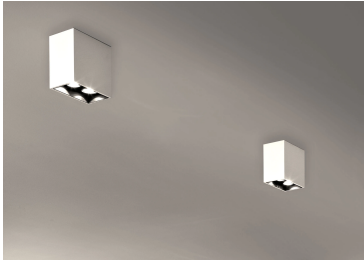

Compass Box Small 4L

■ 03.2640.14A - Matt black

Surface spotlight to be installed on ceiling/wall with LED light source. Non-regulable 220-240V, 50-60Hz power supply integrated in luminaire body.

Surface spotlight to be installed on ceiling/wall with LED light source. Non-regulable 220-240V, 50-60Hz power supply integrated in luminaire body.

Main specifications

Number of heads	4	Net lumen (lm)	2354.72
Lamp category	LED	Mountings	Ceiling surface
Power (W)	24.8W	Environment	Indoor
CCT (K)	3000K		
CRI	80		

Optical

LED type	LED array
Light distribution	Symmetric
Optical type	Spot
Beam angle (°)	24

Certification / Marking

Physical

Color	Matt black
Orientation	Adjustable
Weight (kg)	3
Tilt (°)	20