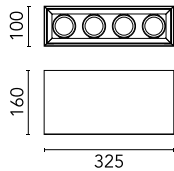

Electrical

Frequency (Hz)	50/60	Insulation class	I
Dimmable	No		
Driver	Integrated		
Driver type	Electronic		
Emergency	Without