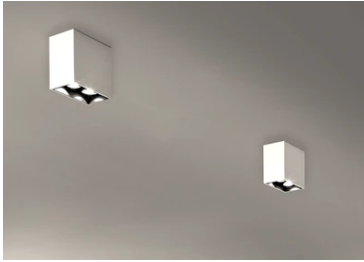

Compass Box Small 4L

03.2603.30 - Matt White

Surface spotlight to be installed on ceiling/wall. Electronic transformer integrated 220/240V – 12V, 50/60Hz. The intensity of the lighting may be adjusted via leading and trail edge modulation in halogen lamps.

Main specifications

Number of heads	1
Lamp category	Halogen
Power (W)	35W Max.
Mountings	Ceiling surface
Environment	Indoor

Optical

Lamp type	QR-CBC 51
Light distribution	Symmetric
Optical type	Spot
Beam angle (°)	10

Electrical

Frequency (Hz)	50/60	Insulation class	I
Lamp holder	GX5.3		
Dimmable	Yes		
Driver	Integrated		
Emergency	Without		

Physical

Color	Matt White
Orientation	Adjustable
Weight (kg)	2.80
Tilt (°)	20

Note

Please get in touch with us for compatible LED Retrofit bulb list.