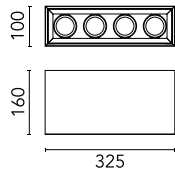

Note

Please get in touch with us for compatible LED Retrofit bulb list.