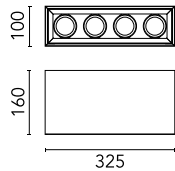

#### Optical

Lamp type	QR-CBC 51
Light distribution	Symmetric
Optical type	Spot
Beam angle (°)	10

#### Physical

Color	Anodized Aluminium
Orientation	Adjustable
Weight (kg)	2.80
Tilt (°)	20