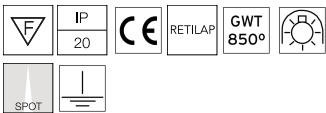

Physical

Color	Anodized Aluminium
Orientation	Adjustable
Weight (kg)	2.80
Tilt (°)	20