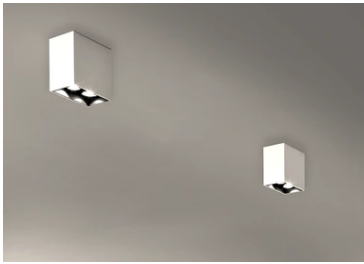

### 03.2603.29 - Anodized Aluminium

Surface spotlight to be installed on ceiling/wall. Electronic transformer integrated 220/240V – 12V, 50/60Hz. The intensity of the lighting may be adjusted via leading and trail edge modulation.

#### Main specifications

Number of heads	1
Lamp category	LED retrofit
Mountings	Ceiling surface
Environment	Indoor dry location

#### Optical

Lamp type	QR-CBC 51
Light distribution	Symmetric
Optical type	Spot
Beam angle (°)	10

#### Physical

Color	Anodized Aluminium
Orientation	Adjustable
Weight (kg)	2.80
Tilt (°)	20