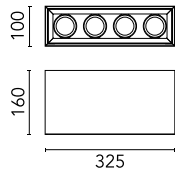

## Compass Box Small 4L

■ 03.2603.14 - Matt black

Surface spotlight to be installed on ceiling/wall. Electronic transformer integrated 220/240V – 12V, 50/60Hz. The intensity of the lighting may be adjusted via leading and trail edge modulation in halogen lamps.

### Main specifications

Number of heads	1
Lamp category	Halogen
Power (W)	35W Max.
Mountings	Ceiling surface
Environment	Indoor dry location

### Physical

Color	Matt black
Orientation	Adjustable
Weight (kg)	2.80
Tilt (°)	20