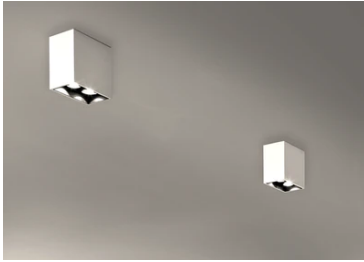

## Compass Box Small 4L

■ 03.2603.14 - Matt black

Surface spotlight to be installed on ceiling/wall. Electronic transformer integrated 220/240V – 12V, 50/60Hz. The intensity of the lighting may be adjusted via leading and trail edge modulation in halogen lamps.

### Main specifications

Number of heads	1
Lamp category	Halogen
Power (W)	35W Max.
Mountings	Ceiling surface
Environment	Indoor dry location

### Optical

Lamp type	QR-CBC 51
Light distribution	Symmetric
Optical type	Spot
Beam angle (°)	10

### Physical

Color	Matt black
Orientation	Adjustable
Weight (kg)	2.80
Tilt (°)	20