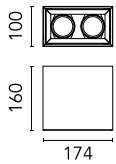

Compass Box Small 2L

■ 03.2637.29A - Anodized Aluminium

Surface spotlight to be installed on ceiling/wall with LED light source. Non-regulable 220-240V, 50-60Hz power supply integrated in luminaire body.

Main specifications

Number of heads	2	Net lumen (lm)	580
Lamp category	LED	Mountings	Ceiling surface
Power (W)	6.2W	Environment	Indoor dry location
CCT (K)	3000K		
CRI	80		

Optical

LED type	LED array
Light distribution	Symmetric
Optical type	Wide flood
Beam angle (°)	59
Beam angle C90-270 (°)	60

Physical

Color	Anodized Aluminium
Orientation	Adjustable
Weight (kg)	1.60
Tilt (°)	20