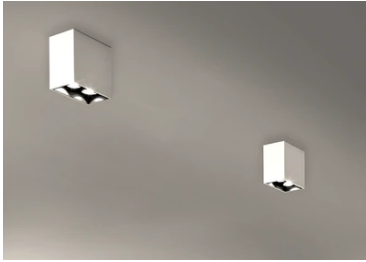

Compass Box Small 2L

■ 03.2637.29A - Anodized Aluminium

Surface spotlight to be installed on ceiling/wall with LED light source. Non-regulable 220-240V, 50-60Hz power supply integrated in luminaire body.

Main specifications

Number of heads	2	Net lumen (lm)	580
Lamp category	LED	Mountings	Ceiling surface
Power (W)	6.2W	Environment	Indoor dry location
CCT (K)	3000K		
CRI	80		

Optical

LED type	LED array
Light distribution	Symmetric
Optical type	Wide flood
Beam angle (°)	59
Beam angle C90-270 (°)	60

Physical

Color	Anodized Aluminium
Orientation	Adjustable
Weight (kg)	1.60
Tilt (°)	20