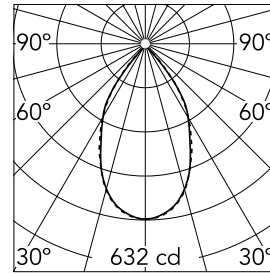

Main specifications

Number of heads	2	Net lumen (lm)	580
Lamp category	LED	Mountings	Ceiling surface
Power (W)	6.2W	Environment	Indoor dry location
CCT (K)	3000K		
CRI	80		

Optical

LED type	LED array
Light distribution	Symmetric
Optical type	Wide flood
Beam angle (°)	59
Beam angle C90-270 (°)	60

Physical

Color	Anodized Aluminium
Orientation	Adjustable
Weight (kg)	1.60
Tilt (°)	20