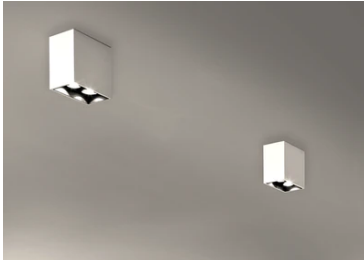

Compass Box Small 2L

■ 03.2636.TKA - Teak

Surface spotlight to be installed on ceiling/wall with LED light source. Non-regulable 220-240V, 50-60Hz power supply integrated in luminaire body.

Main specifications

Number of heads	2	Net lumen (lm)	591
Lamp category	LED	Mountings	Ceiling surface
Power (W)	6.2W	Environment	Indoor dry location
CCT (K)	3000K		
CRI	80		

Optical

LED type	LED array
Light distribution	Symmetric
Optical type	Medium
Beam angle (°)	26
Beam angle C90-270 (°)	27

Physical

Color	Teak
Orientation	Adjustable
Weight (kg)	1.60
Tilt (°)	20