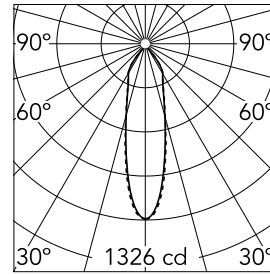

Compass Box Small 2L

■ 03.2636.TKA - Teak

Surface spotlight to be installed on ceiling/wall with LED light source. Non-regulable 220-240V, 50-60Hz power supply integrated in luminaire body.

Main specifications

Number of heads	2	Net lumen (lm)	591
Lamp category	LED	Mountings	Ceiling surface
Power (W)	6.2W	Environment	Indoor dry location
CCT (K)	3000K		
CRI	80		

Optical

LED type	LED array
Light distribution	Symmetric
Optical type	Medium
Beam angle (°)	26
Beam angle C90-270 (°)	27

Physical

Color	Teak
Orientation	Adjustable
Weight (kg)	1.60
Tilt (°)	20