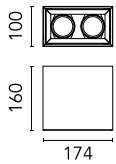

Compass Box Small 2L

■ 03.2636.TKA - Teak

Surface spotlight to be installed on ceiling/wall with LED light source. Non-regulable 220-240V, 50-60Hz power supply integrated in luminaire body.

Main specifications

Number of heads	2	Net lumen (lm)	591
Lamp category	LED	Mountings	Ceiling surface
Power (W)	6.2W	Environment	Indoor dry location
CCT (K)	3000K		
CRI	80		

Optical

LED type	LED array
Light distribution	Symmetric
Optical type	Medium
Beam angle (°)	26
Beam angle C90-270 (°)	27

Physical

Color	Teak
Orientation	Adjustable
Weight (kg)	1.60
Tilt (°)	20